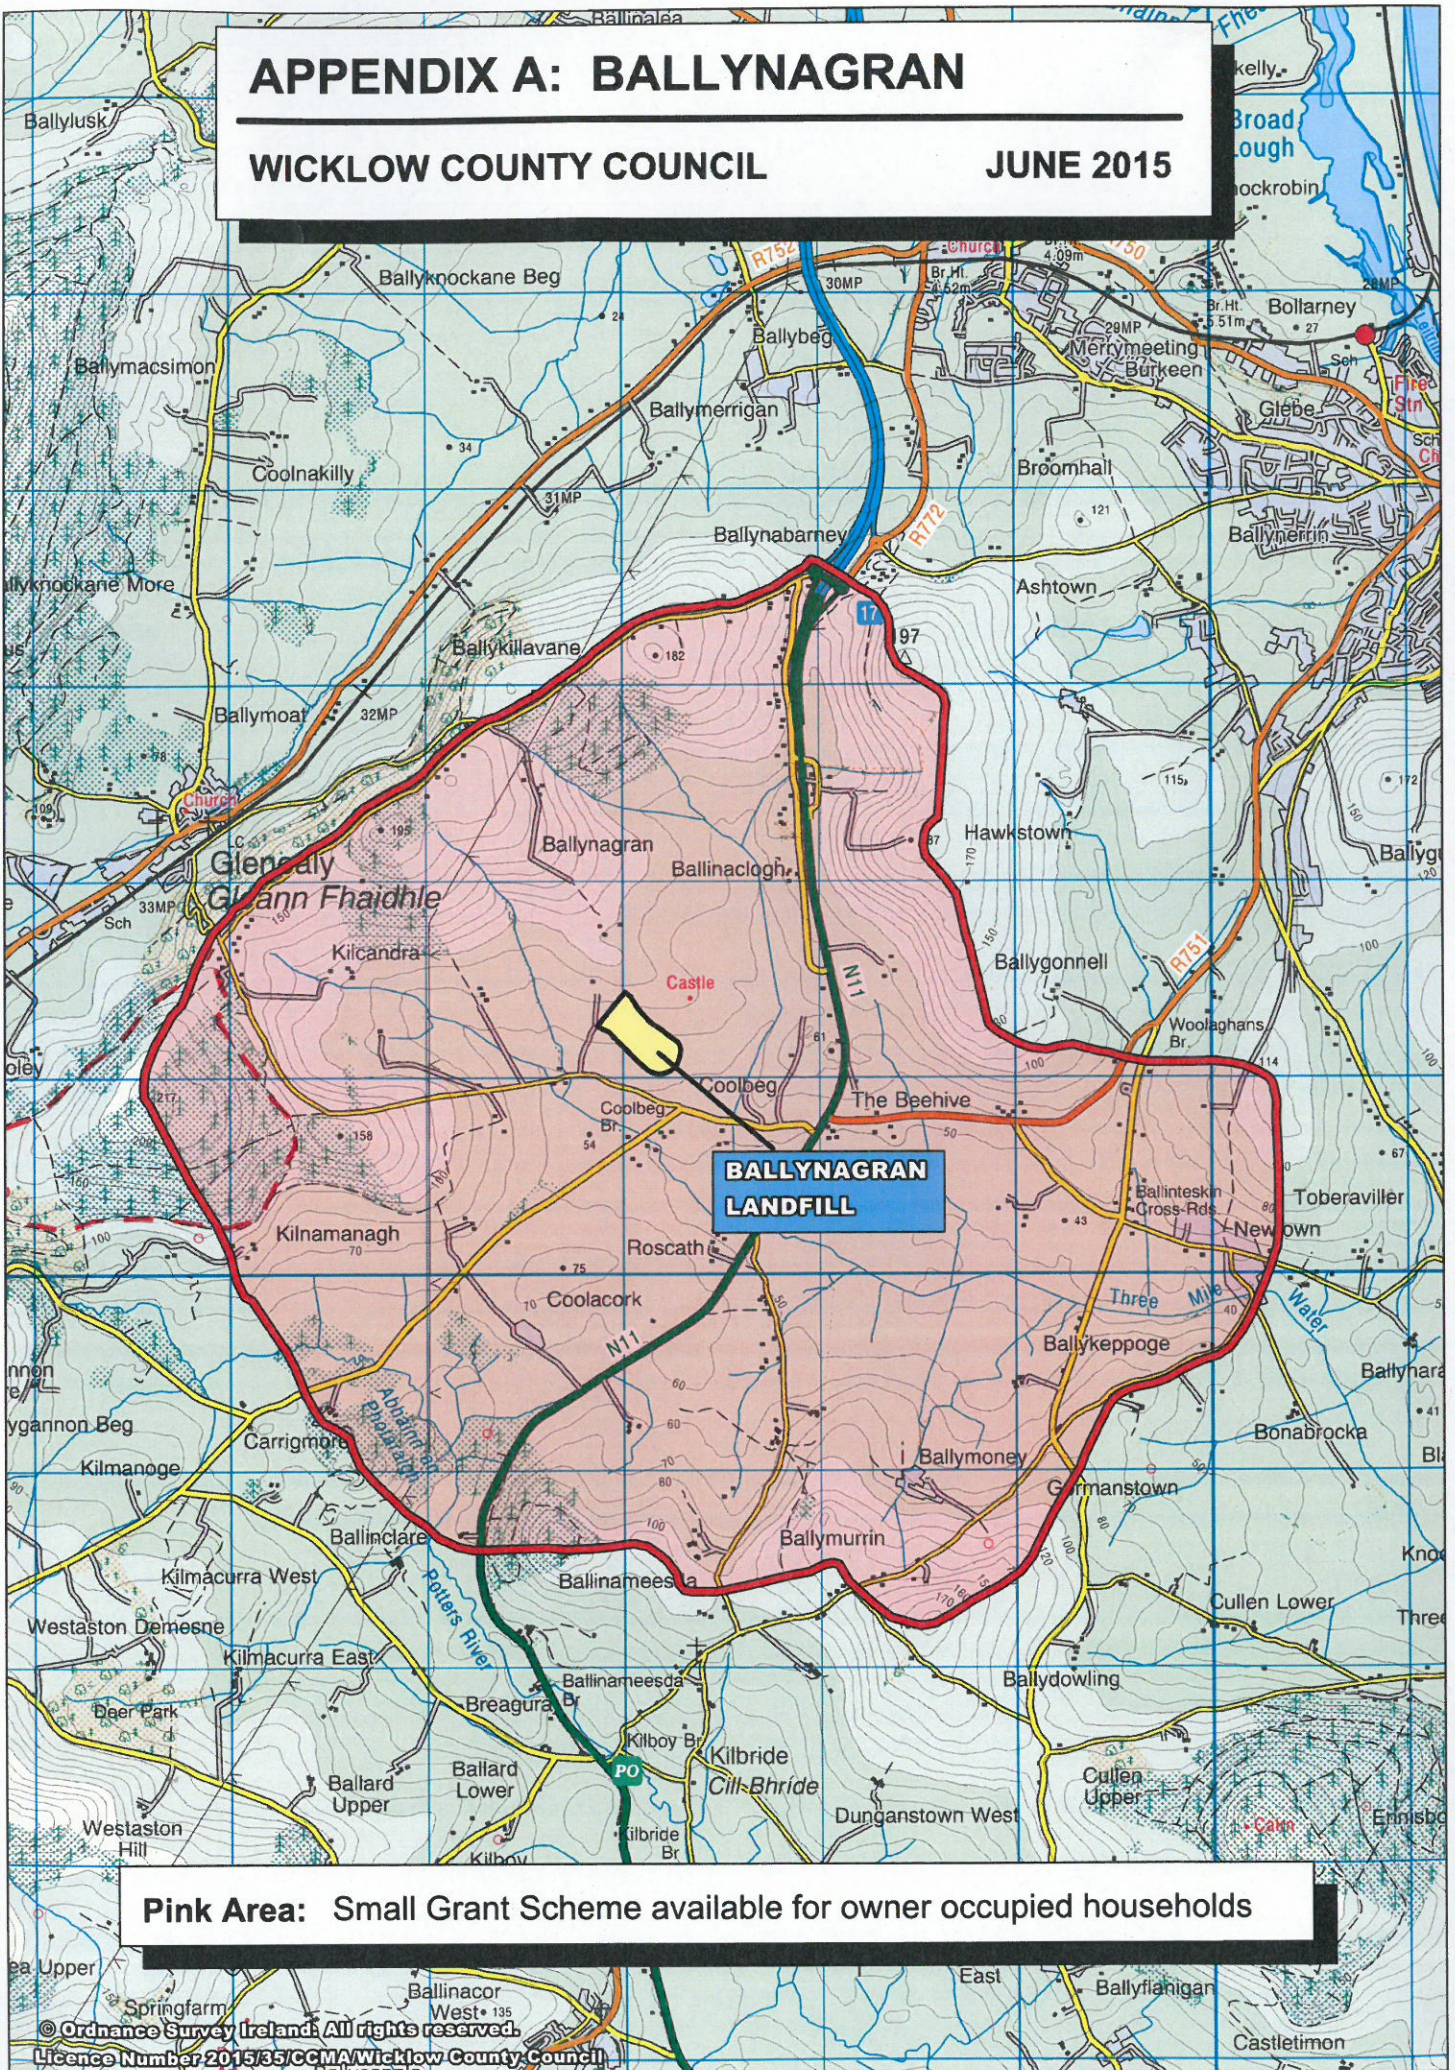

APPENDIX A: BALLYNAGRAN

WICKLOW COUNTY COUNCIL

JUNE 2015

Pink Area: Small Grant Scheme available for owner occupied households