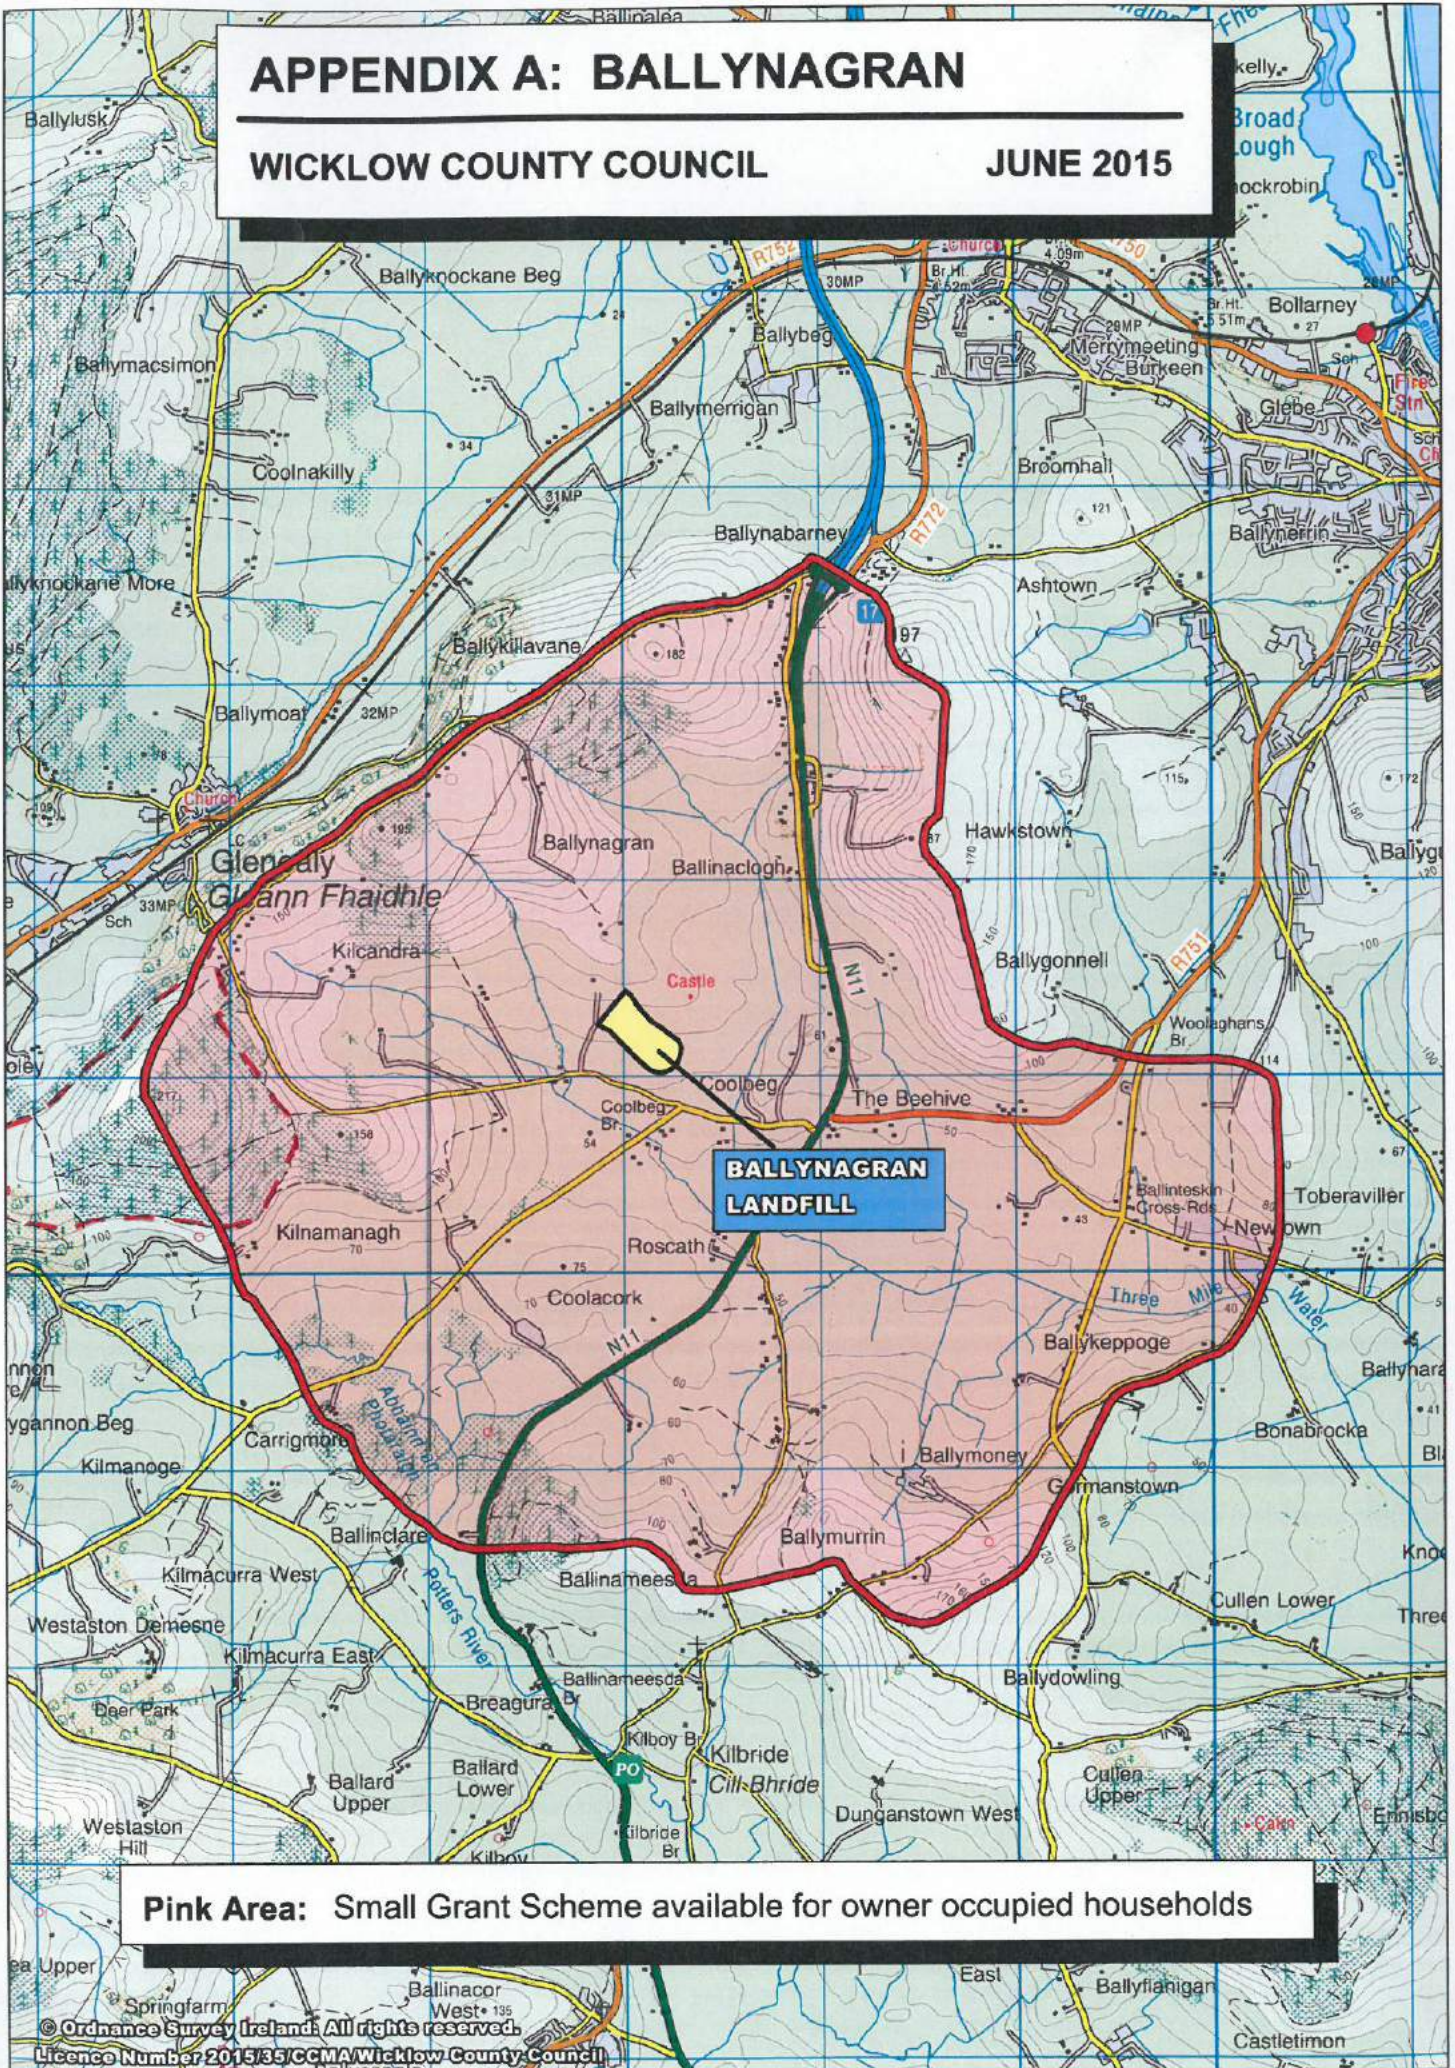

APPENDIX A: BALLYNAGRAN

WICKLOW COUNTY COUNCIL

JUNE 2015

Pink Area: Small Grant Scheme available for owner occupied households