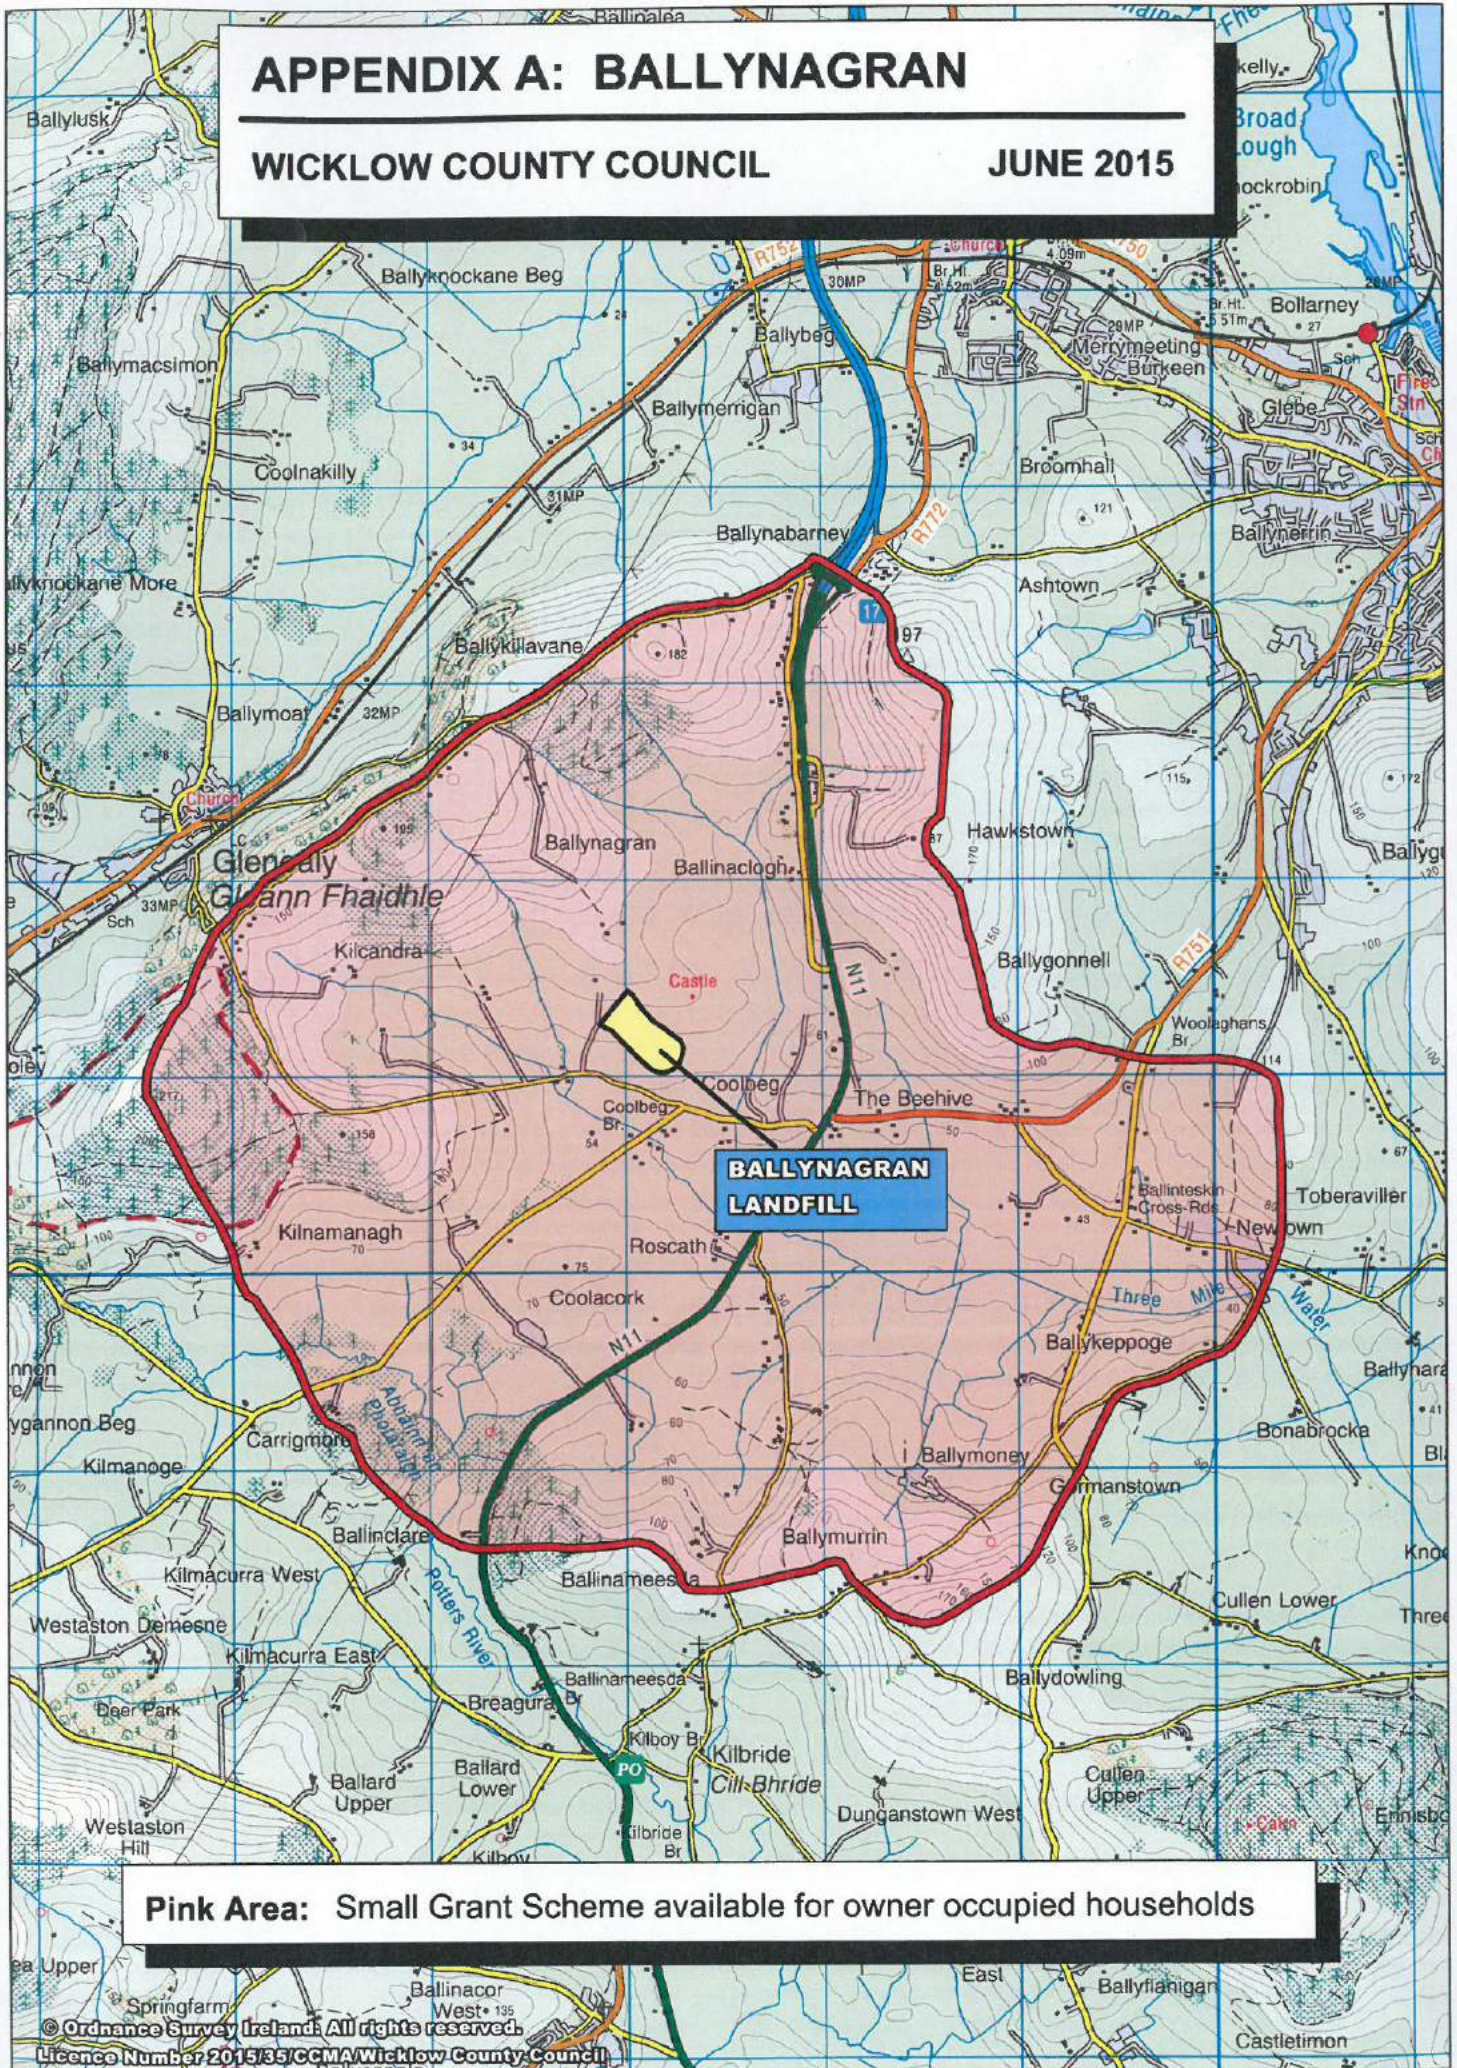

APPENDIX A: BALLYNAGRAN

WICKLOW COUNTY COUNCIL

JUNE 2015

Pink Area: Small Grant Scheme available for owner occupied households